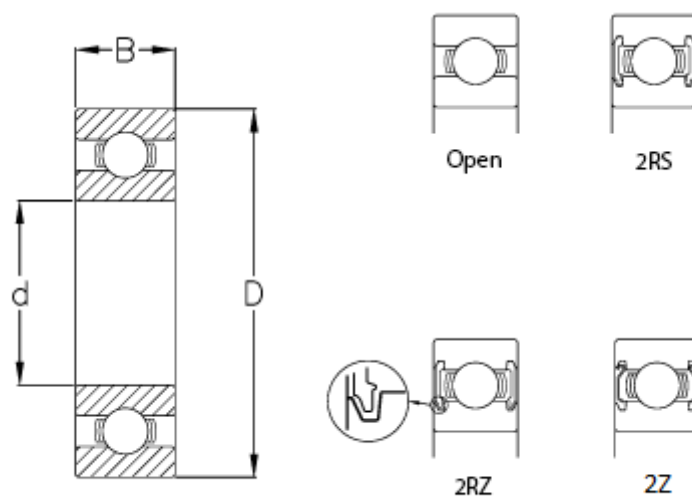

# Data Sheet

Article number: 57960210504901

Description: CeramicSpeed hybrid bearing Insulate sealed  
6321-CSB

## Measures

B	= 49
Ball grade	= 20
C (KN)	= 182
C0	= 153
d	= 105
D	= 225
Max rpm.	= 1800
Type	= 6321